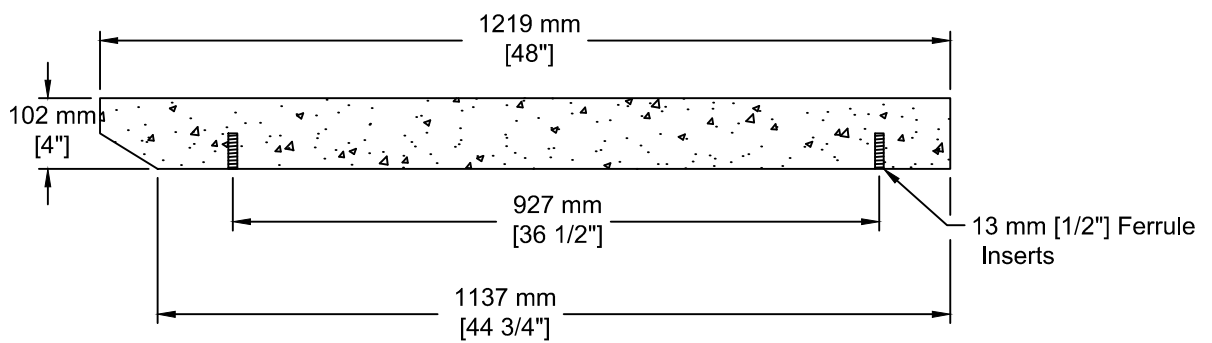

INSTALLATION INFORMATION

/C 4 - 13 MM [1/2"] FERRULE INSETS

WEIGHT: 700 LBS / 318 KG

TEL: 250-495-7556
 socp@socp.ca
 www.socp.ca

1219 mm (48") Platform

Product #

1829