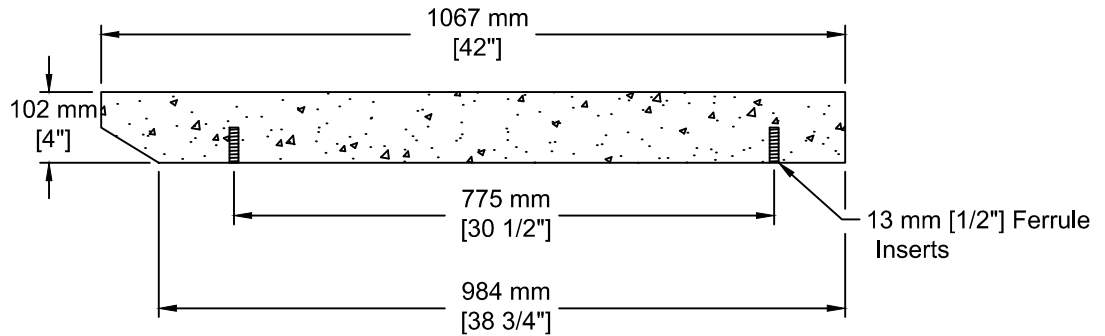

**INSTALLATION INFORMATION**

/C 4 - 13 mm [1/2"] FERRULE INSETS

WEIGHT: 600 LBS / 272 KG

TEL: 250-495-7556  
socp@socp.ca  
www.socp.ca

**1067 mm (42") Platform**

Product #

**1828**