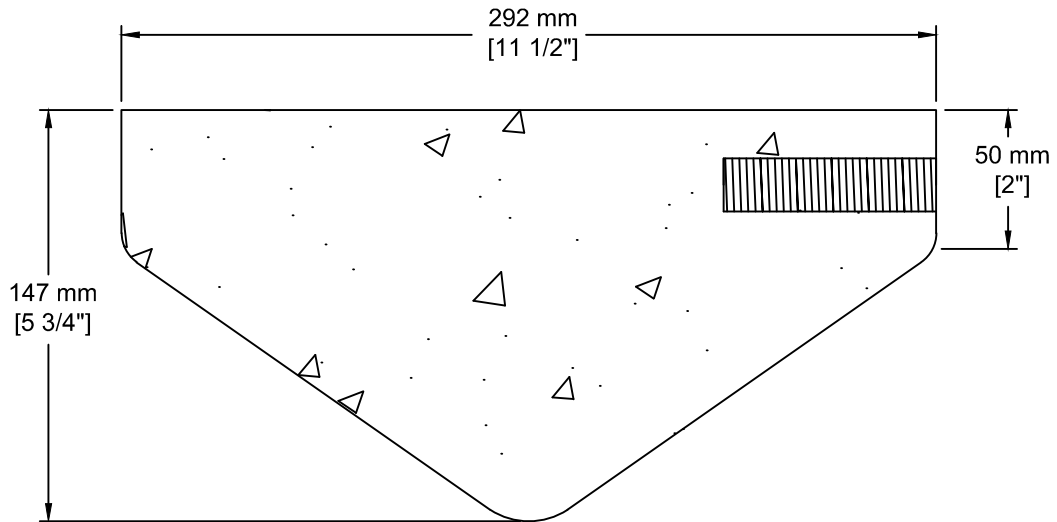

INSTALLATION INFORMATION
 WEIGHT: 160 LBS / 73 KG

TEL: 250-495-7556
 socp@socp.ca
 www.socp.ca

1067 mm (42") Step Treads

Product #

1825