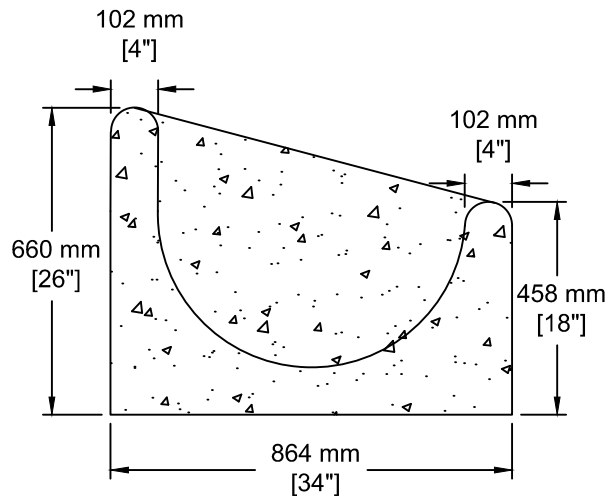

INSTALLATION INFORMATION  
 WEIGHT: 2987 LBS / 1454 KG

TEL: 250-495-7556  
 socp@socp.ca  
 www.socp.ca

Box 419, 11602 - 115 st Osoyoos, BC V0H 1V0

FAX: 250-495-3556

J Bunk Cattle Feeder  
 /c End

Product #  
**1820-E**