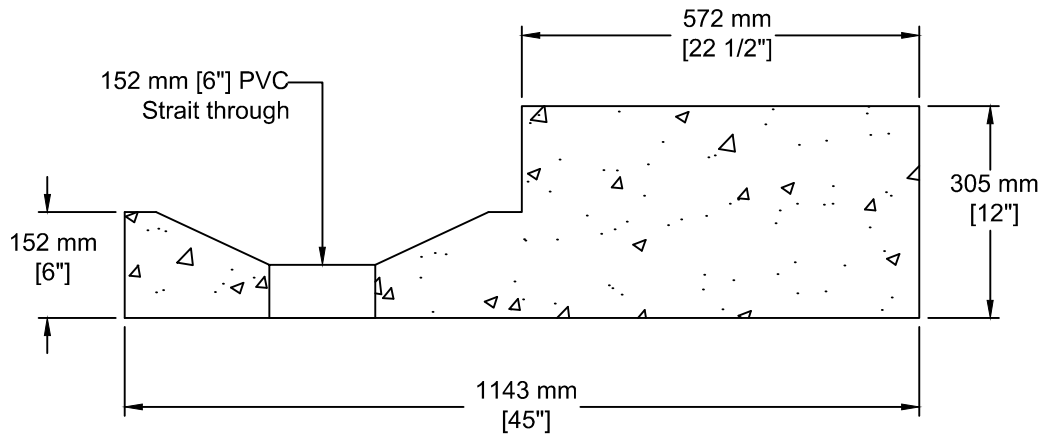

INSTALLATION INFORMATION

2 - 2.5T DOGBONE STYLE LIFTING ANCHORS

**SOUTH OKANAGAN
CONCRETE PRODUCTS LTD**

Box 419, 11602 - 115 st Osoyoos, BC V0H 1V0

TEL: 250-495-7556

socp@socp.ca

www.socp.ca

FAX: 250-495-3556

RV Service Pedestal

Product #

1812