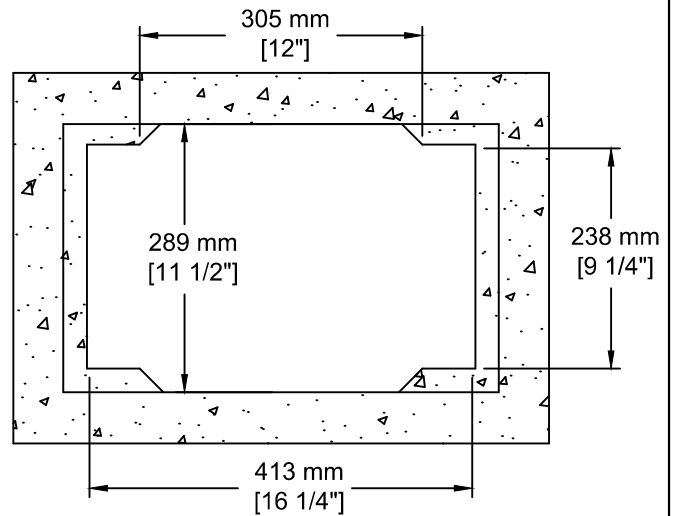

**INSTALLATION INFORMATION**  
**STEEL CABLE FOR HANDLING**  
**WEIGHT: 150 LBS / 68 KG**

Side View

Top View

TEL: 250-495-7556  
 socp@socp.ca  
 www.socp.ca

Box 419, 11602 - 115 st Osoyoos, BC V0H 1V0

FAX: 250-495-3556

**Type 37**  
**Service Box**

**Product #**

**1000**