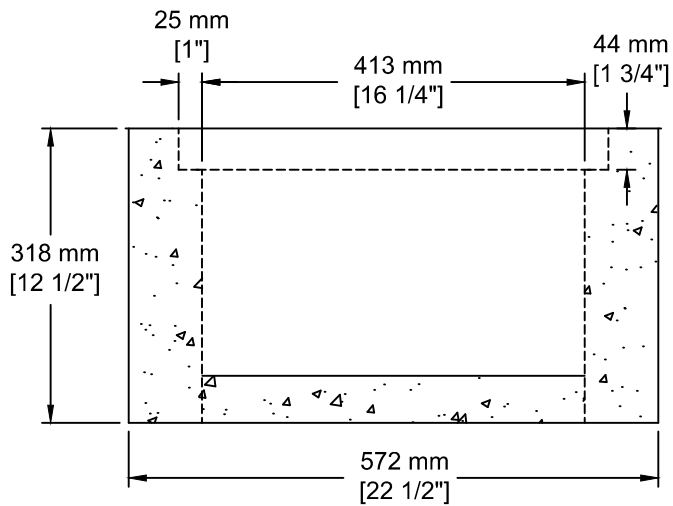

**INSTALLATION INFORMATION**  
**STEEL CABLE FOR HANDLING**  
**WEIGHT: 150 LBS / 68 KG**

Side View

Top View

TEL: 250-495-7556  
 socp@socp.ca  
 www.socp.ca

Box 419, 11602 - 115 st Osoyoos, BC V0H 1V0

FAX: 250-495-3556

**Type 37**  
**Service Box**

**Product #**

**1000**