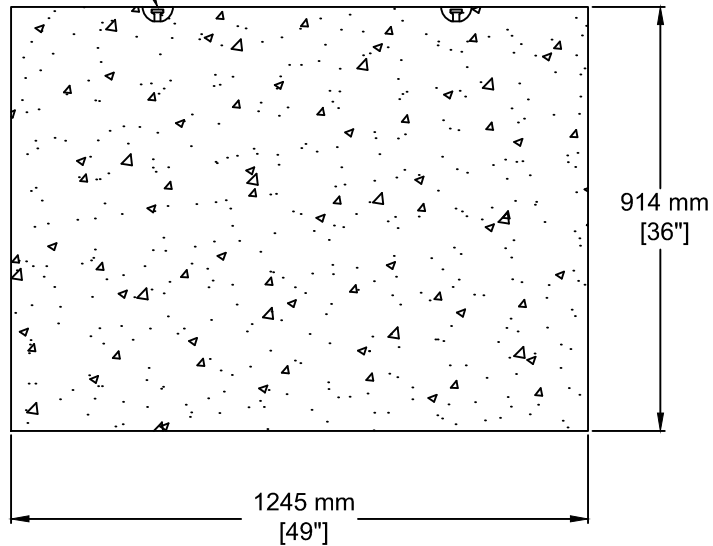

INSTALLATION INFORMATION

2 - 2.5T DOGBONE STYLE LIFTING ANCHORS

WEIGHT: 1240 LBS 563 KG

2.5T Dogbone style
Lifting Anchors

TEL: 250-495-7556
socp@socp.ca
www.socp.ca

Box 419, 11602 - 115 st Osoyoos, BC V0H 1V0

FAX: 250-495-3556

Thrust Block -
1245 mm x 914 mm x 228 mm
(49"x36"x9")

Product #

0520