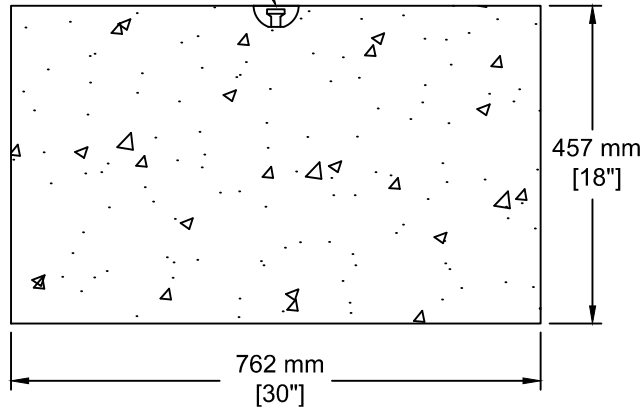

**INSTALLATION INFORMATION**

1 - 2.5T DOGBONE STYLE LIFTING ANCHOR

WEIGHT: 460 LBS 209 KG

2.5T Dogbone style  
Lifting Anchors

TEL: 250-495-7556  
socp@socp.ca  
www.socp.ca

Box 419, 11602 - 115 st Osoyoos, BC V0H 1V0

FAX: 250-495-3556

Thrust Block -  
457 mm x 762 mm x 228 mm  
(18"x30"x9")

Product #

**0515**