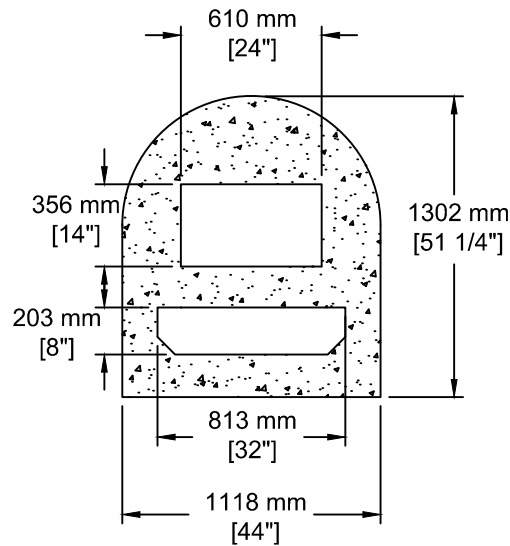

INSTALLATION INFORMATION

2 - 2.5T DOGBONE STYLE LIFTING ANCHORS

WEIGHT: 739 LBS / 335 KG

TEL: 250-495-7556
 socp@socp.ca
 www.socp.ca

**900 ID (36") Side Drain
 Catch Basin Lid**

Product #

0479