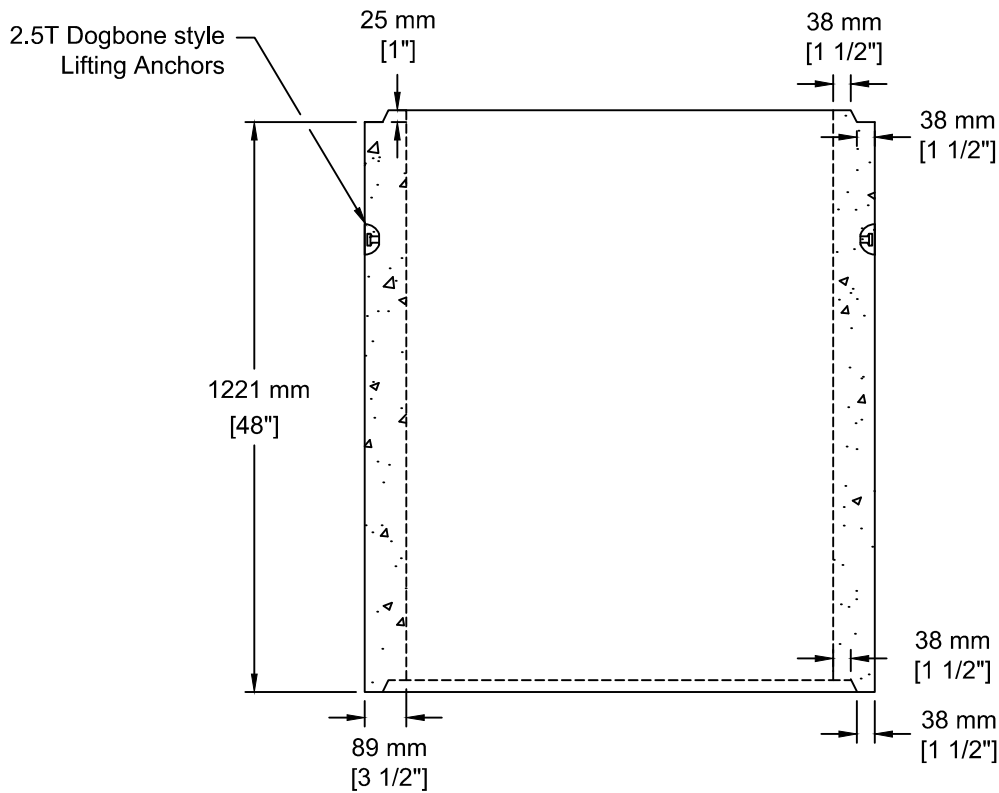

**INSTALLATION INFORMATION**

2 - 2.5T DOGBONE STYLE LIFTING ANCHORS

WEIGHT: 1708 LBS / 775 KG

TEL: 250-495-7556  
 socp@socp.ca  
 www.socp.ca

Box 419, 11602 - 115 st Osoyoos, BC V0H 1V0

FAX: 250-495-3556

900 ID (36") x 1.2vm  
 Catch Basin Riser

Product #

0474