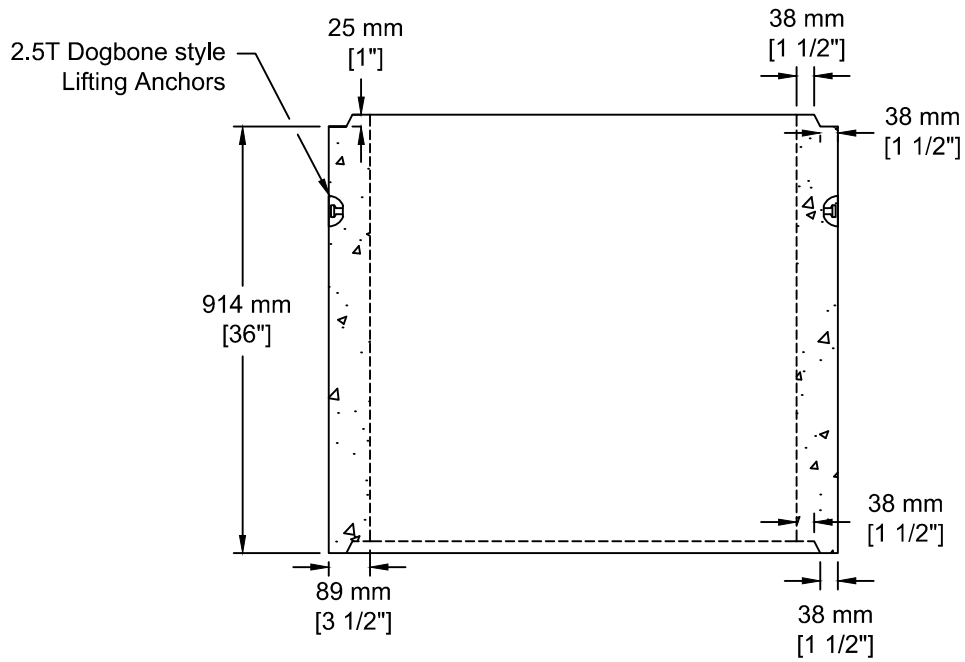

INSTALLATION INFORMATION

2 - 2.5T DOGBONE STYLE LIFTING ANCHORS

WEIGHT: 1280 LBS / 580 KG

TEL: 250-495-7556
 socp@socp.ca
 www.socp.ca

Box 419, 11602 - 115 st Osoyoos, BC V0H 1V0

FAX: 250-495-3556

900 ID (36") x 0.91m
 Catch Basin Riser