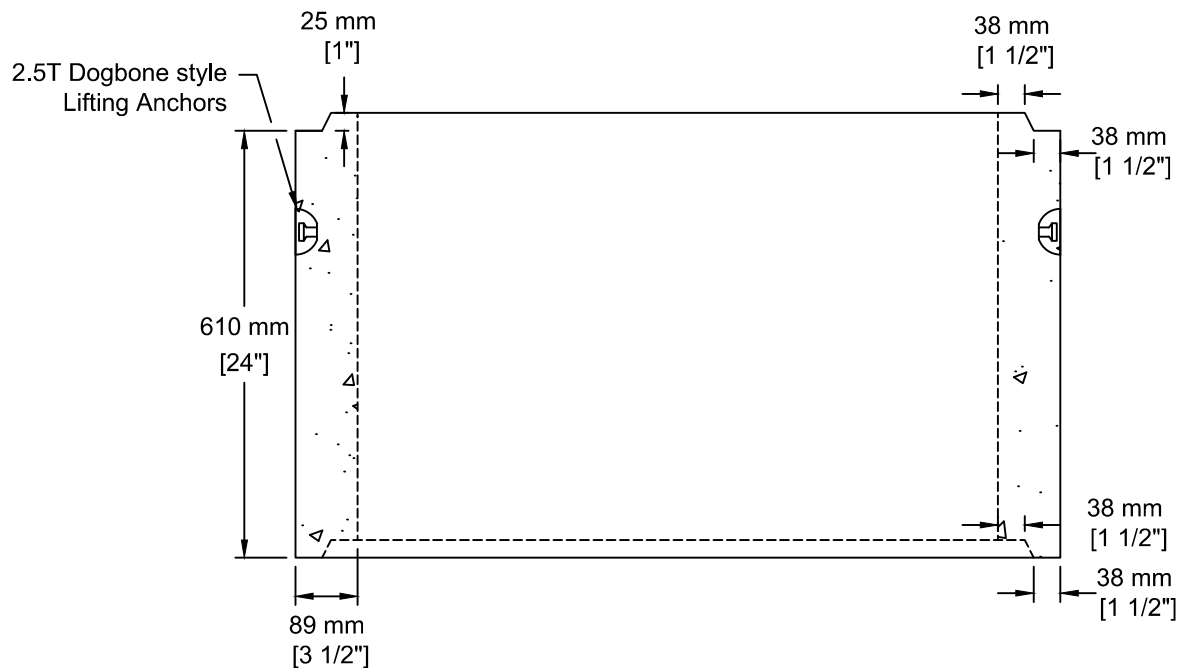

INSTALLATION INFORMATION

2 - 2.5T DOGBONE STYLE LIFTING ANCHORS

WEIGHT: 854 LBS / 388KG

TEL: 250-495-7556
 socp@socp.ca
 www.socp.ca

Box 419, 11602 - 115 st Osoyoos, BC V0H 1V0

FAX: 250-495-3556

900 ID (36") x 0.61m
 Catch Basin Riser