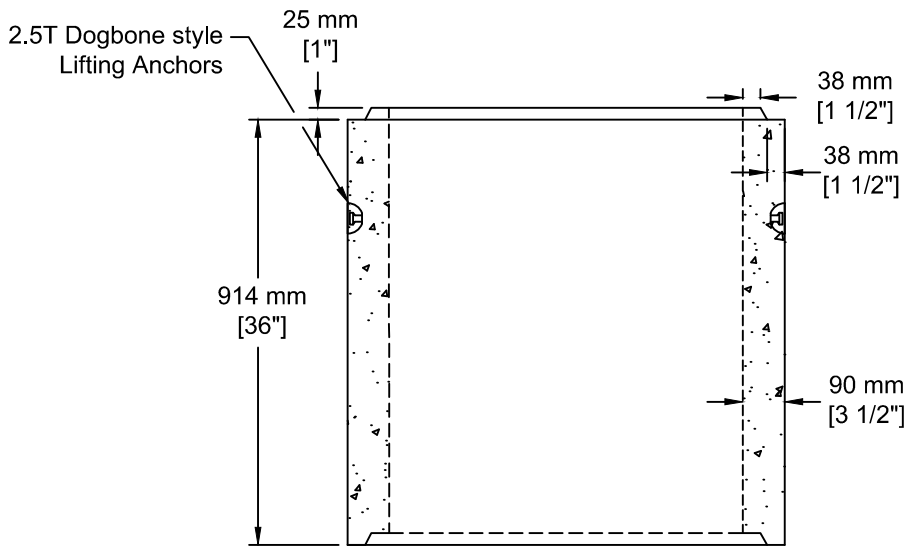

INSTALLATION INFORMATION
 2 - 2.5T DOGBONE STYLE LIFTING ANCHORS
 WEIGHT: 1098 LBS / 498 KG

TEL: 250-495-7556
 socp@socp.ca
 www.socp.ca

Box 419, 11602 - 115 st Osoyoos, BC V0H 1V0

FAX: 250-495-3556

**750 ID (30") x 0.91vm
 Catch Basin Riser**