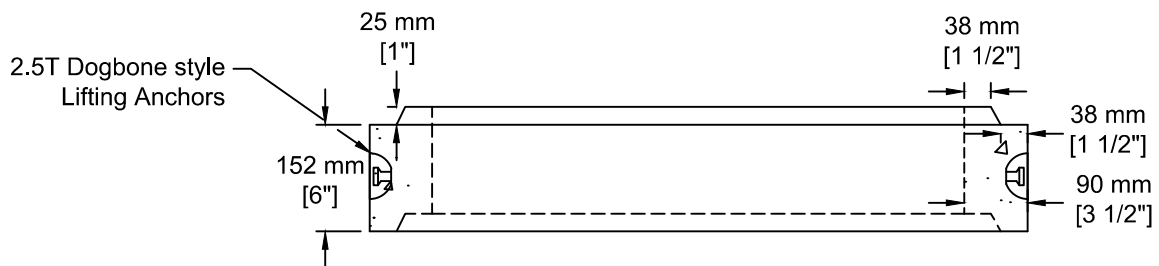

INSTALLATION INFORMATION

2 - 2.5T DOGBONE STYLE LIFTING ANCHORS

WEIGHT: 183 LBS / 83 KG

TEL: 250-495-7556
 socp@socp.ca
 www.socp.ca

750 ID (30") x 0.15vm
 Catch Basin Riser

Product #

0460