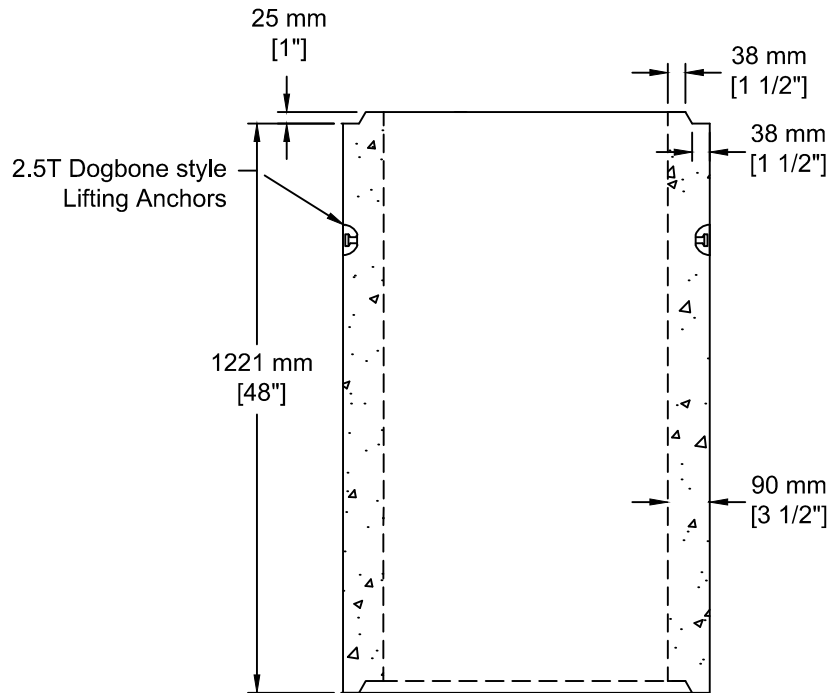

INSTALLATION INFORMATION

2 - 2.5T DOGBONE STYLE LIFTING ANCHORS

WEIGHT: 1224 LBS / 555 KG

TEL: 250-495-7556
 socp@socp.ca
 www.socp.ca

Box 419, 11602 - 115 st Osoyoos, BC V0H 1V0

FAX: 250-495-3556

600 ID (24") x 1.2vm
 Catch Basin Riser