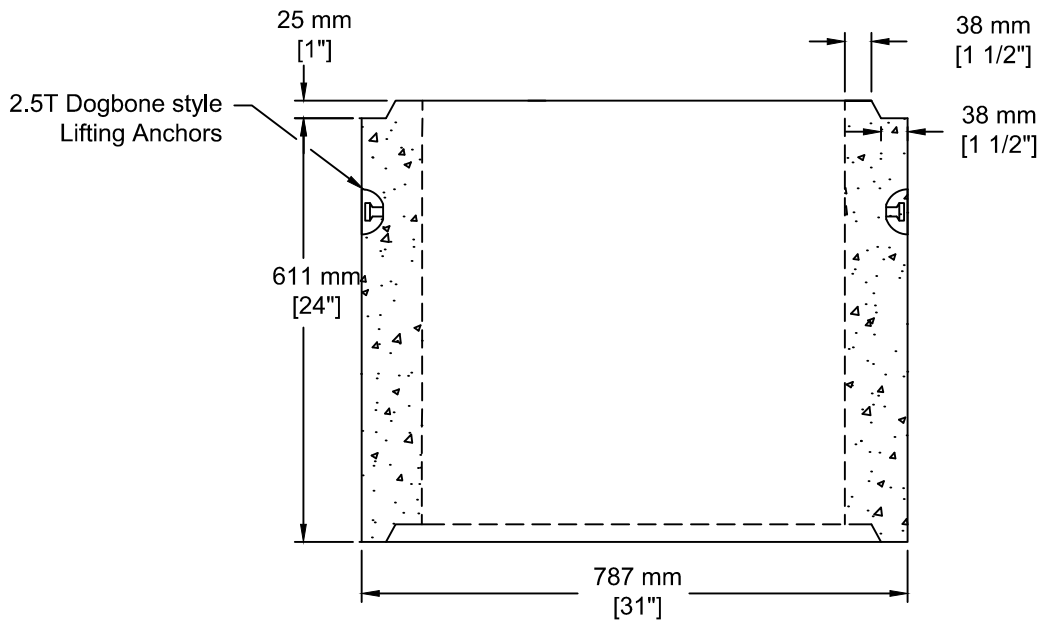

INSTALLATION INFORMATION
 2 - 2.5T DOGBONE STYLE LIFTING ANCHORS
 WEIGHT: 612 LBS / 278 KG

TEL: 250-495-7556
 socp@socp.ca
 www.socp.ca

**600 ID (24") x 0.61vm
 Catch Basin Riser**

Product #

0452