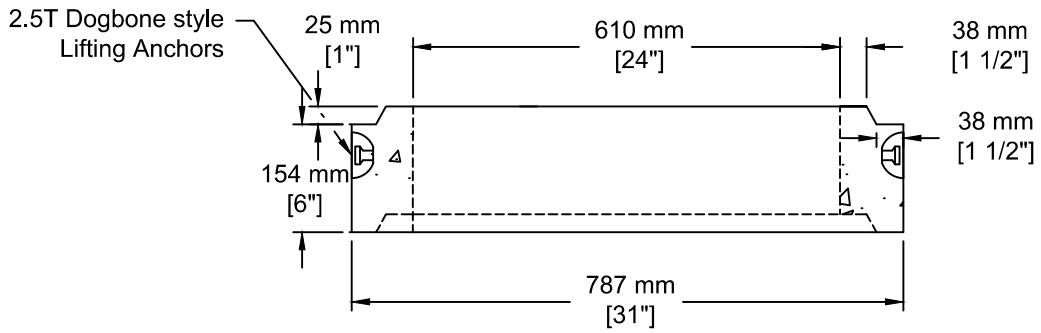

INSTALLATION INFORMATION

2 - 2.5T DOGBONE STYLE LIFTING ANCHORS

WEIGHT: 153 LBS / 70 KG

TEL: 250-495-7556
 socp@socp.ca
 www.socp.ca

**600 ID (24") x 0.15vm
 Catch Basin Riser**

Product #

0450