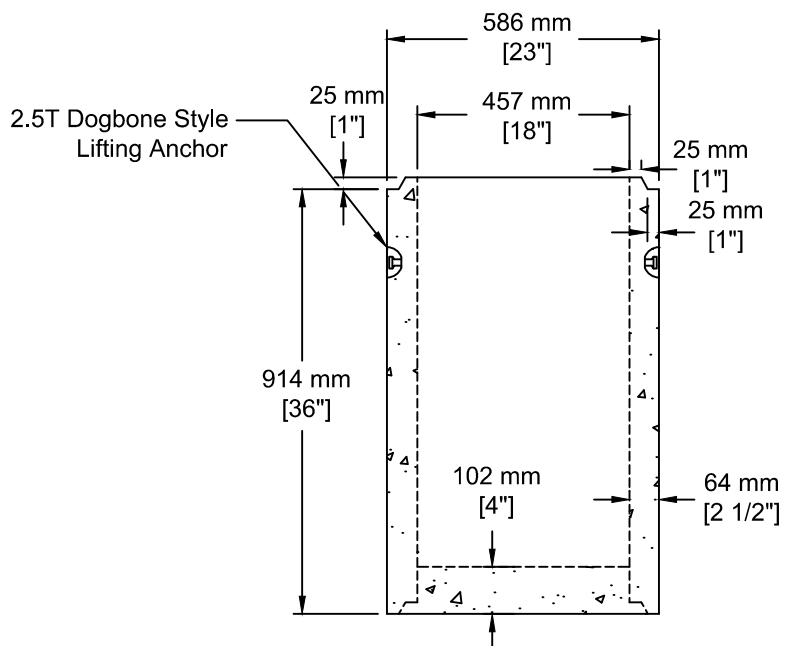

INSTALLATION INFORMATION

2 - 2.5T DOGBONE STYLE LIFTING ANCHORS

WEIGHT: 635 LBS / 288 KG

TEL: 250-495-7556
 socp@socp.ca
 www.socp.ca

Box 419, 11802 - 115 st Osoyoos, BC V0H 1V0

FAX: 250-495-3556

450 ID (18") x 0.91vm
 Catch Basin - IB c/w Inside Base