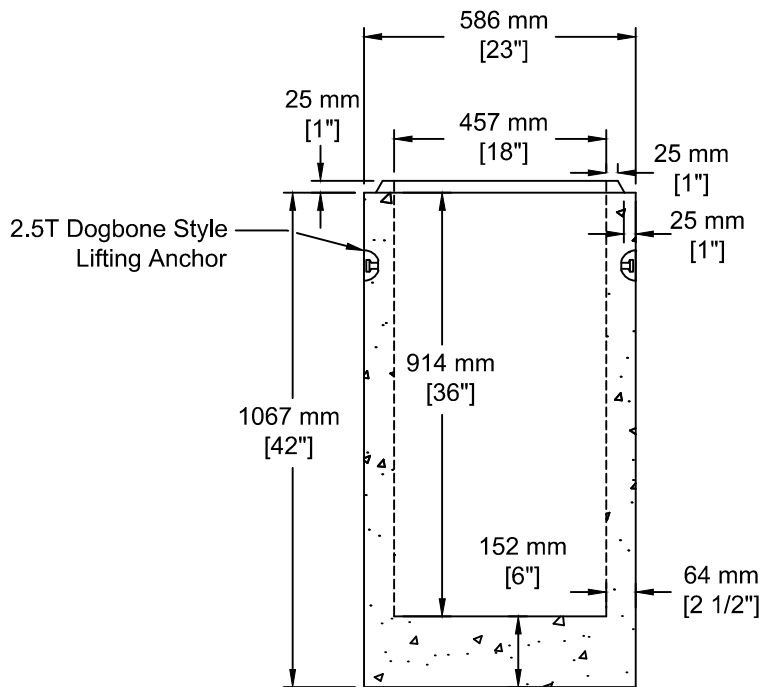

INSTALLATION INFORMATION

2 - 2.5T DOGBONE STYLE LIFTING ANCHORS

WEIGHT: 768 LBS / 348 KG

TEL: 250-495-7556
 socp@socp.ca
 www.socp.ca

450 Catch Basin Barrel x
 1.07vm c/w Base

Product #

0443-B