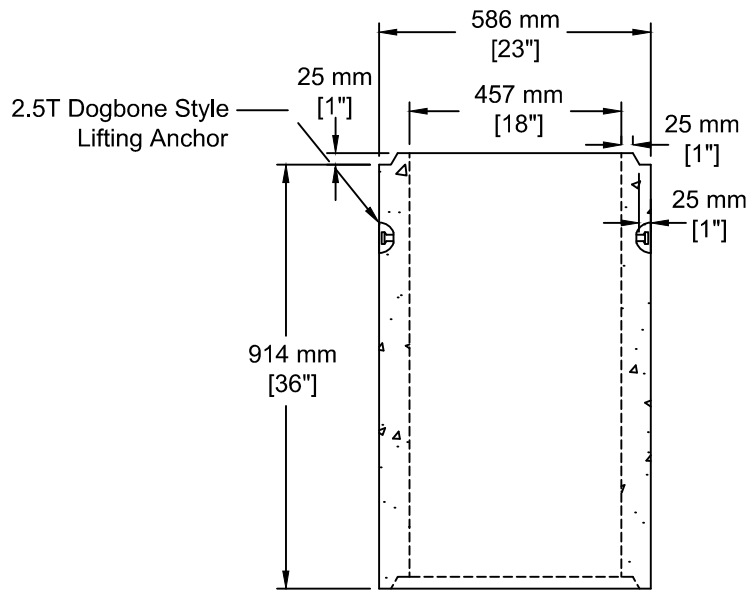

**INSTALLATION INFORMATION**

2 - 2.5T DOGBONE STYLE LIFTING ANCHORS

WEIGHT: 484 LBS / 219 KG

TEL: 250-495-7556  
 socp@socp.ca  
 www.socp.ca

450 ID (18") x .91vm  
 Catch Basin Riser

Product #

0443