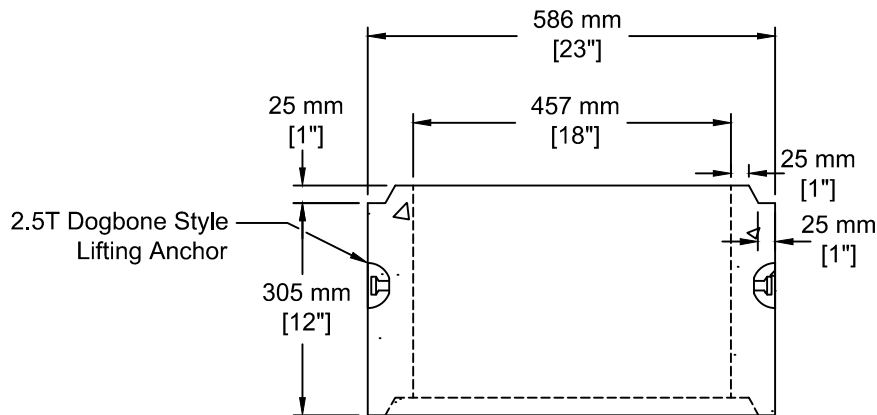

**INSTALLATION INFORMATION**

2 - 2.5T DOGBONE STYLE LIFTING ANCHORS

WEIGHT: 161 LBS / 322 KG

TEL: 250-495-7556  
 socp@socp.ca  
 www.socp.ca

Box 419, 11602 - 115 st Osoyoos, BC V0H 1V0

FAX: 250-495-3556

450 ID (18") x 0.3vm  
 Catch Basin Riser

Product #

**0441**