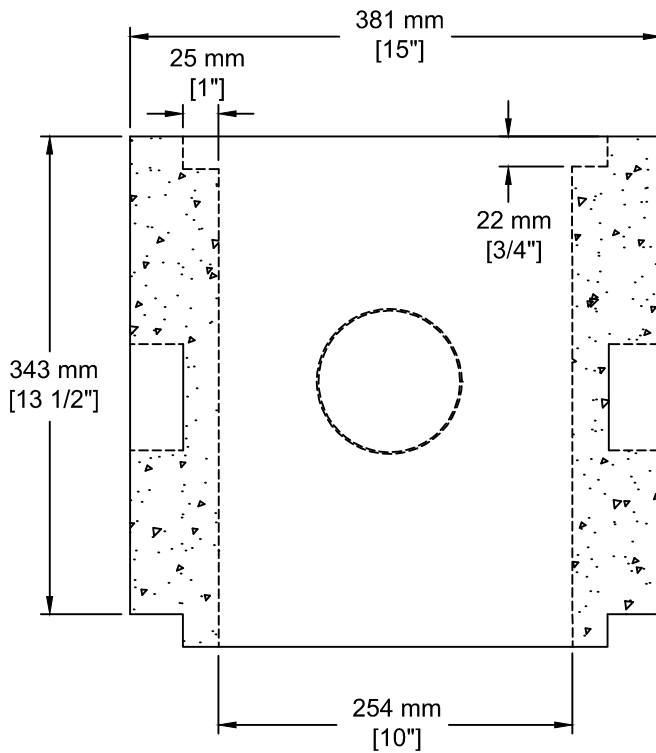

INSTALLATION INFORMATION
 2 - 76 MM [3"] KNOCKOUT
 2 - 102 [4"] KNOCKOUT
 WEIGHT: 131 LBS / 80 KG

TEL: 250-495-7556
 socp@socp.ca
 www.socp.ca

Box 419, 11602 - 115 st Osoyoos, BC V0H 1V0

FAX: 250-495-3556

**Residential Square
 Catch Basin Riser**

Product #

0411-R