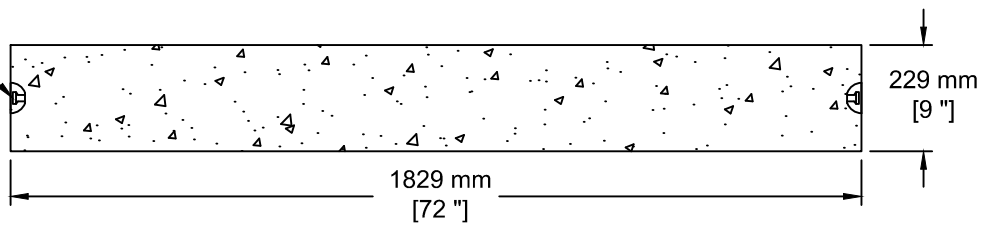

**INSTALLATION INFORMATION**  
**3 - 2.5T DOGBONE STYLE ANCHORS**  
**WEIGHT: 2168 LBS / 983 KG**

2.5T Dogbone Style  
 Lifting Anchor

TEL: 250-495-7556  
 socp@socp.ca  
 www.socp.ca

Box 419, 11602 - 115 st Osoyoos, BC V0H 1V0