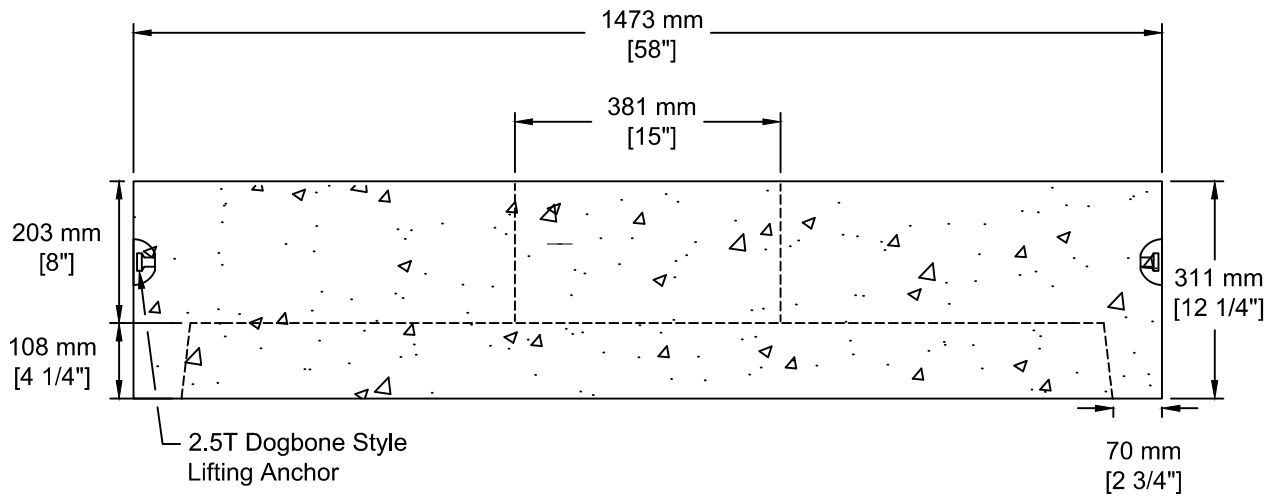

INSTALLATION INFORMATION

3 - 2.5T DOGBONE STYLE LIFTING ANCHORS

WEIGHT: 1632 LBS / 740 KG

2.5T Dogbone Style
Lifting Anchor

TEL: 250-495-7556
socp@socp.ca
www.socp.ca

Box 419, 11602 - 115 st Osoyoos, BC V0H 1V0

FAX: 250-495-3556

1200 ID (48")
Drywell Lid - B37 Op

Product #

0267-B37