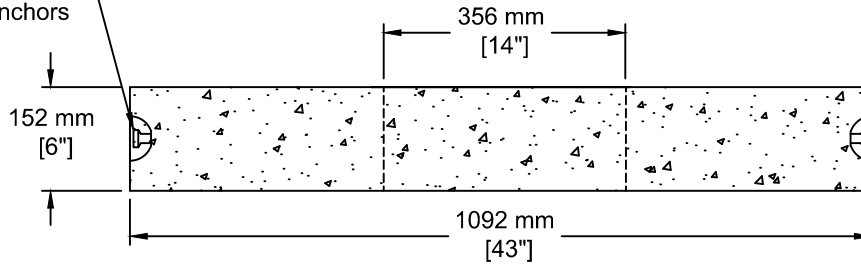

INSTALLATION INFORMATION
 2 - 2.5T DOGBONE STYLE LIFTING ANCHORS
 WEIGHT: 553 LBS / 251 KG

2.5 T Dogbone Style
 Lifting Anchors

TEL: 250-495-7556
 socp@socp.ca
 www.socp.ca

**900 ID (36") CB Lid
 - B19 Op**