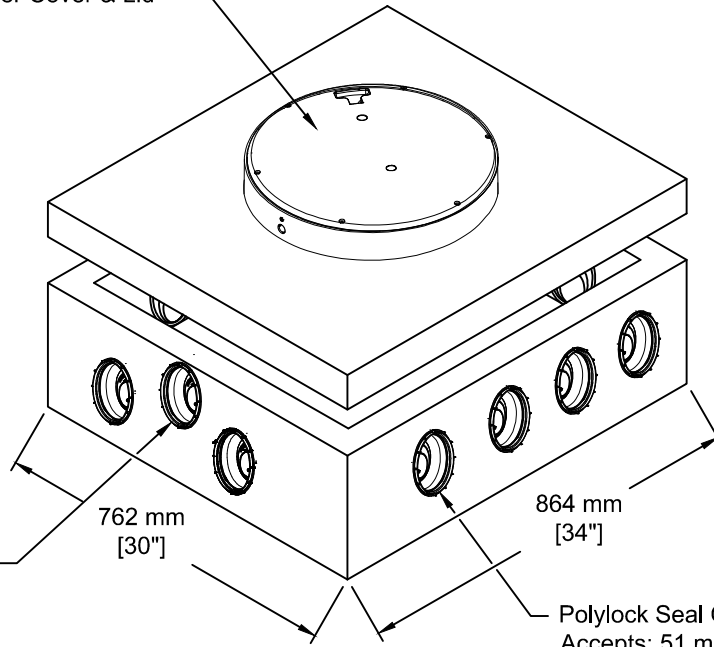

508 mm [20"] Ø  
PolyRiser Cover & Lid

Polylock Seal Inlet Accepts:  
51 mm [2"], 76 mm [3"],  
102 mm [4"] PVC Pipe

Polylock Seal Outlet  
Accepts: 51 mm [2"], 76 mm [3"],  
102 mm [4"] PVC Pipe

**INSTALLATION INFORMATION**

1-INLET / 14-OUTLET

WEIGHT: 274 LBS / 124 KG

TEL: 250-495-7556  
socp@socp.ca  
www.socp.ca

15 Hole Distribution Box & Lid c/w  
508 mm (20") Poly Riser & Cover

Product #  
**0174**