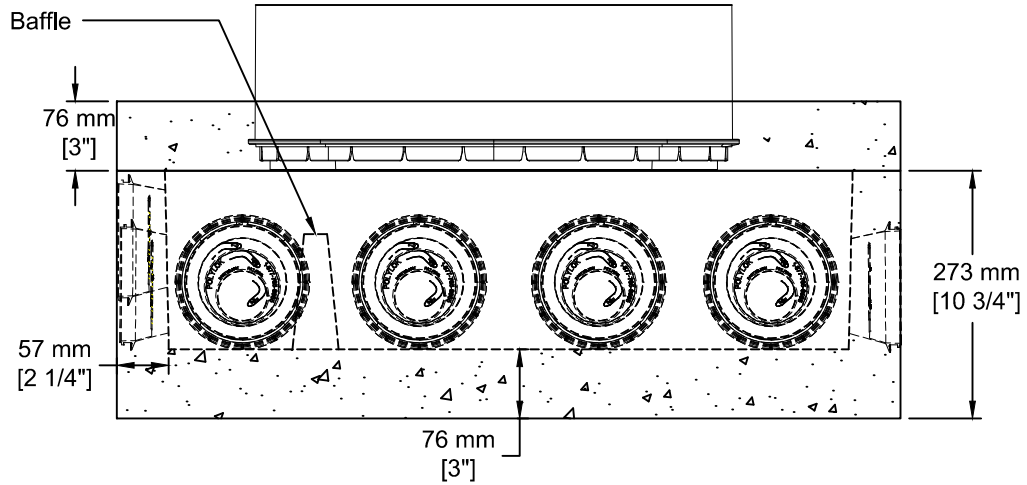

508 mm [20"] Ø  
PolyRiser Cover & Lid

Polylock Seal Inlet Accepts:  
51 mm [2"], 76 mm [3"],  
102 mm [4"] PVC Pipe

Polylock Seal Outlet  
Accepts: 51 mm [2"], 76 mm [3"],  
102 mm [4"] PVC Pipe

**INSTALLATION INFORMATION**

1-INLET / 14-OUTLET

WEIGHT: 274 LBS / 124 KG

TEL: 250-495-7556  
socp@socp.ca  
www.socp.ca

15 Hole Distribution Box & Lid c/w  
508 mm (20") Poly Riser & Cover

Product #  
**0174**