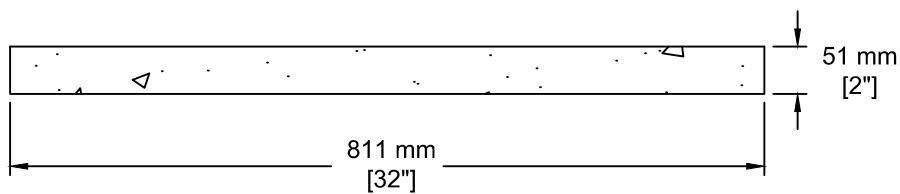

**INSTALLATION INFORMATION**  
/C 1 STEEL CABLE FOR HANDLING  
WEIGHT: 177 LBS / 80 KG

TEL: 250-495-7556  
socp@socp.ca  
www.socp.ca

**Air Conditioner Pad**

Product #

**1854**