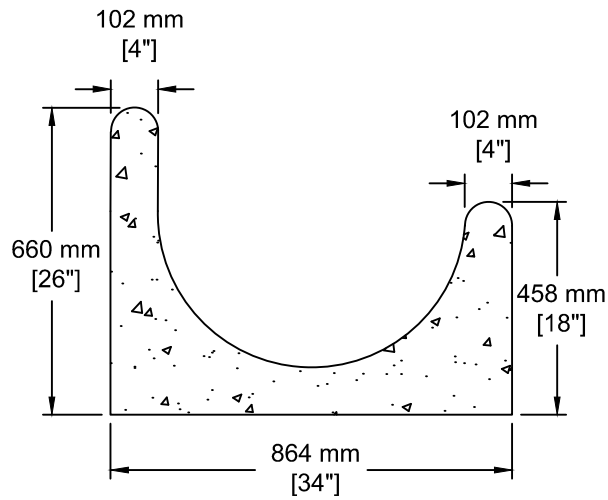

INSTALLATION INFORMATION
 WEIGHT: 2987 LBS / 1454 KG

TEL: 250-495-7556
 socp@socp.ca
 www.socp.ca

Box 419, 11602 - 115 st Osoyoos, BC V0H 1V0

FAX: 250-495-3556

J Bunk
 Cattle Feeder

Product #

1820