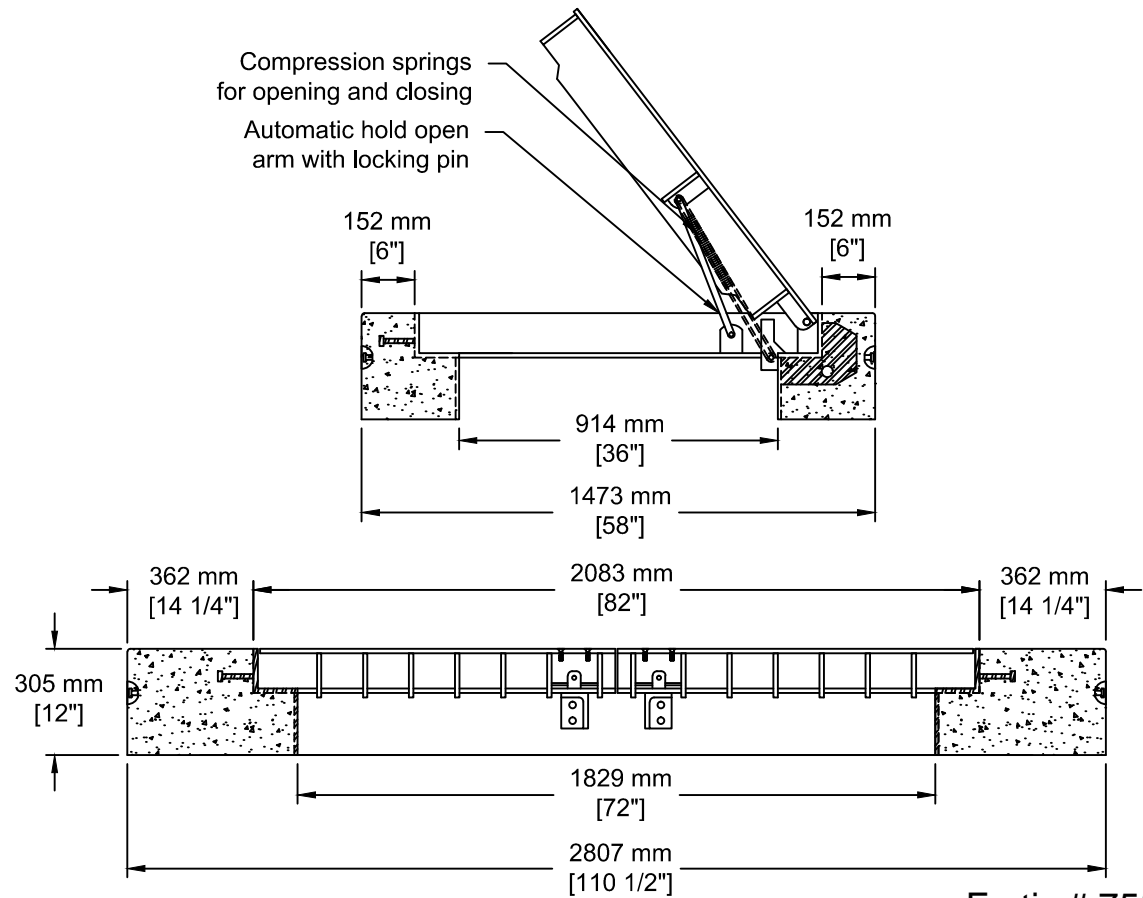

INSTALLATION INFORMATION
 DESIGNED FOR H-20 DYNAMIC LOADING
 4 - 2.5T DOGBONE STYLE LIFTING ANCHORS
 WEIGHT: LBS / KG

Fortis # 755-0560