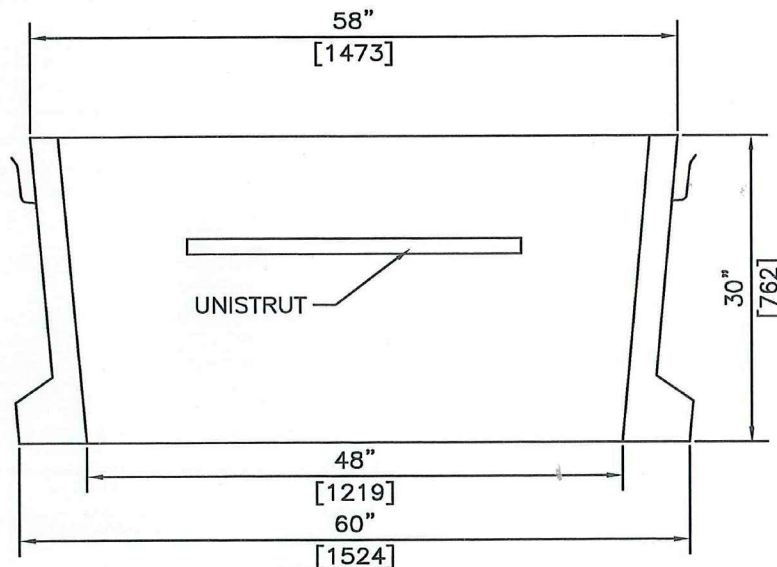

ISOMETRIC®

SECTION

Fortis # 755-0508

TEL: 250-495-7556
 socp@socp.ca
 www.socp.ca

1592 Fortis 3 Phase 1/2
 Junction Vault /c Unistruts

Product #

1119