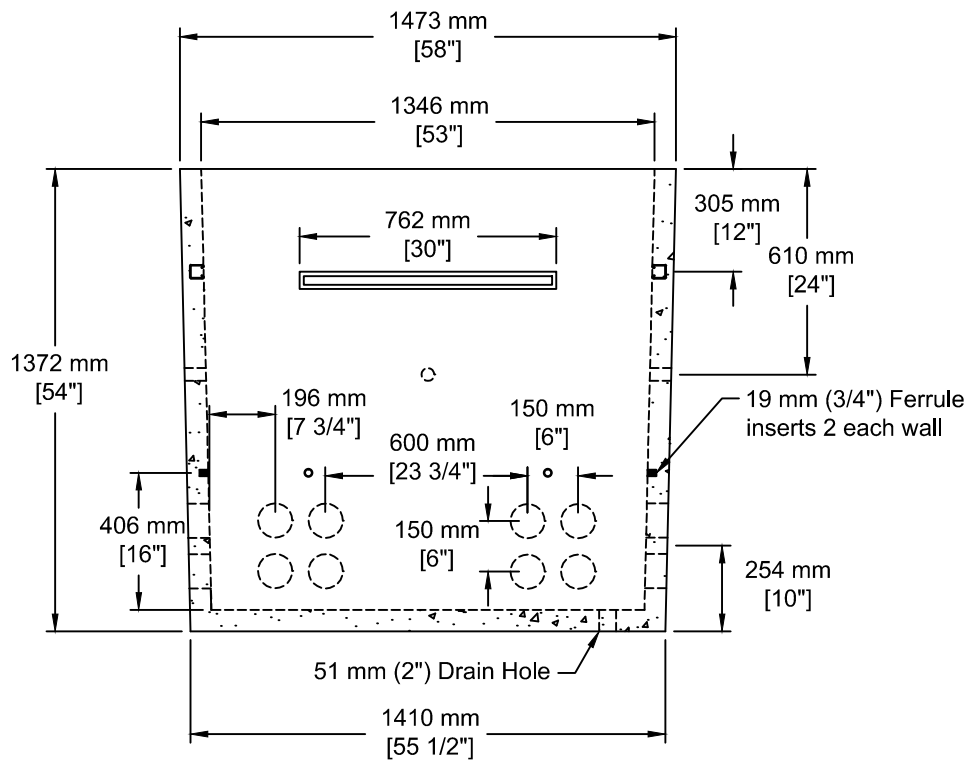

**INSTALLATION INFORMATION**

4 - STEEL LIFTING CABLES FOR HANDLING

WEIGHT: 3850 LBS / 1746 KG

TEL: 250-495-7556  
 socp@socp.ca  
 www.socp.ca

Box 419, 11602 - 115 st Osoyoos, BC V0H 1V0

FAX: 250-495-3556

**1.5 Meter Service Vault  
 c/ Unistruts**

Product #  
**1020**