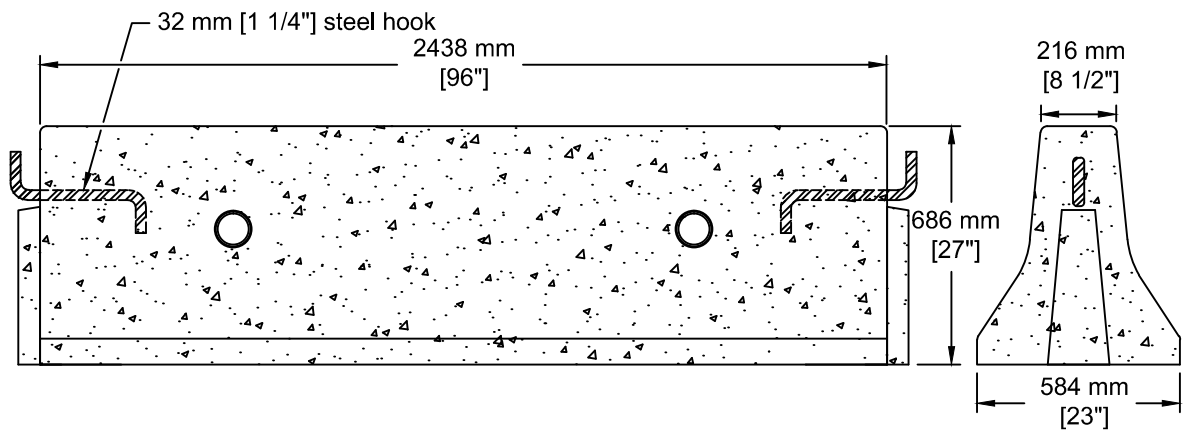

INSTALLATION INFORMATION
 2 - 32 MM [1 1/4"] HOOKS
 WEIGHT: 2660 LBS / 1208 KG

TEL: 250-495-7556
 socp@socp.ca
 www.socp.ca

**CRB-H 690 Roadside Barrier
 Hook - No Weeps**

Product #

0725