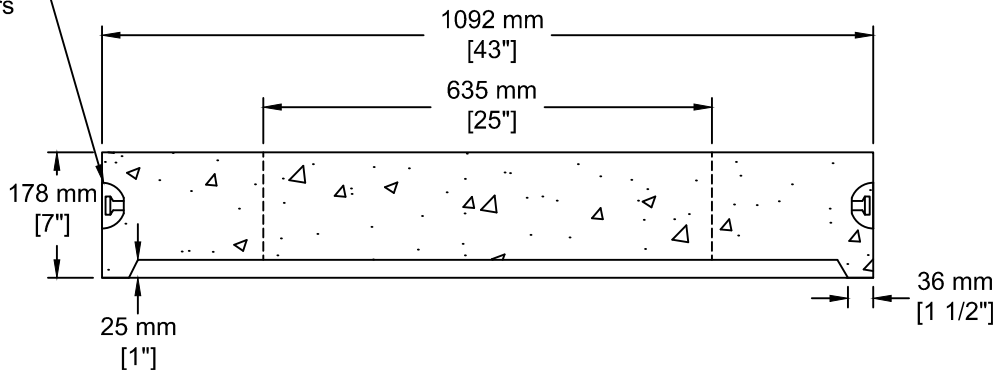

INSTALLATION INFORMATION

2 - 2.5T DOGBONE STYLE LIFTING ANCHORS

WEIGHT: 481 LBS / 218 KG

2.5T Dogbone style
Lifting Anchors

TEL: 250-495-7556
socp@socp.ca
www.socp.ca

Box 419, 11602 - 115 st Osoyoos, BC V0H 1V0

FAX: 250-495-3556

900 ID (36") Catch Basin Lid -
635 mm Op

Product #

0477