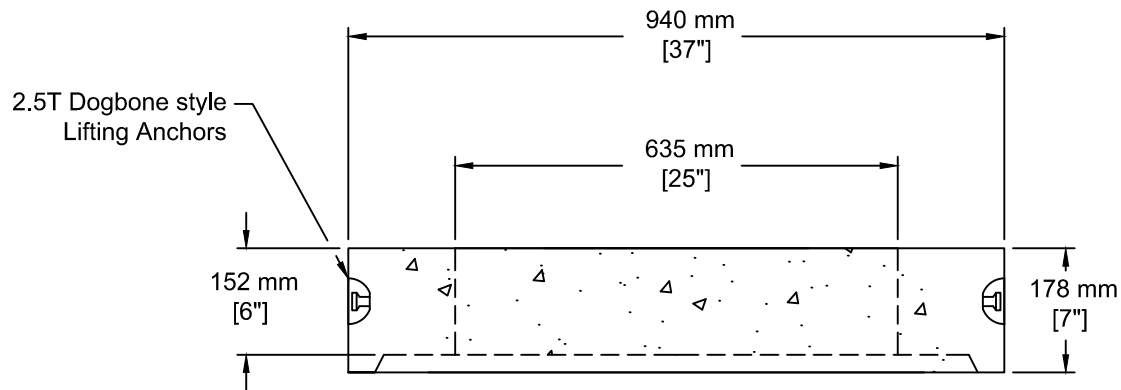

INSTALLATION INFORMATION

2 - 2.5T DOGBONE STYLE LIFTING ANCHORS

WEIGHT: 287 LBS / 130 KG

TEL: 250-495-7556
 socp@socp.ca
 www.socp.ca

Box 419, 11602 - 115 st Osoyoos, BC V0H 1V0

FAX: 250-495-3556

**750 ID (30") Catch Basin Lid -
 635 mm Op**