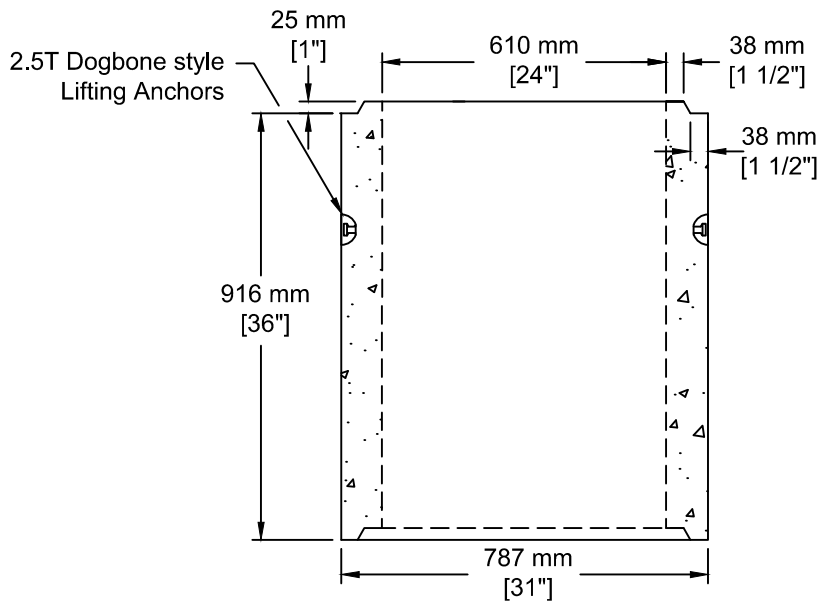

INSTALLATION INFORMATION

2 - 2.5T DOGBONE STYLE LIFTING ANCHORS

WEIGHT: 920 LBS / 417 KG

TEL: 250-495-7556
 socp@socp.ca
 www.socp.ca

Box 419, 11602 - 115 st Osoyoos, BC V0H 1V0

FAX: 250-495-3556

600 ID (24") x 0.91vm
 Catch Basin Riser