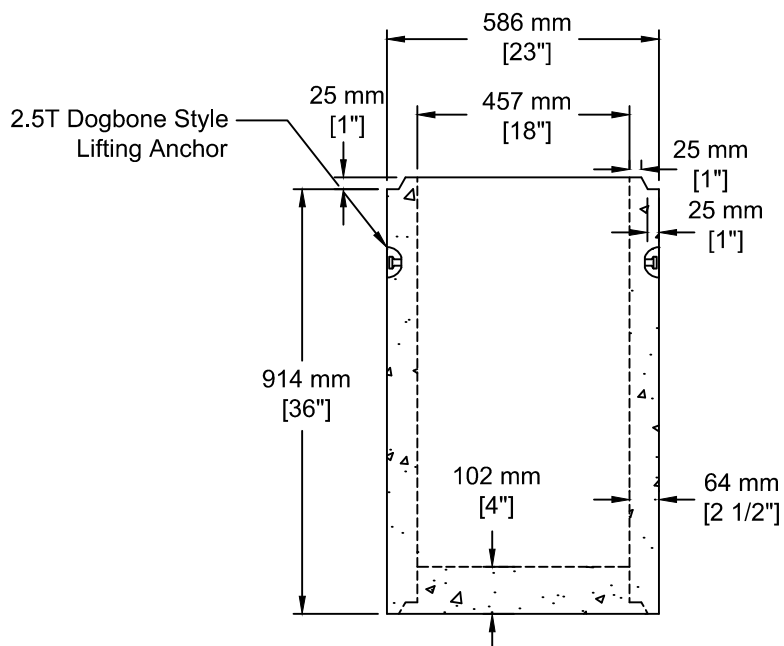

INSTALLATION INFORMATION

2 - 2.5T DOGBONE STYLE LIFTING ANCHORS

WEIGHT: 635 LBS / 288 KG

TEL: 250-495-7556
 socp@socp.ca
 www.socp.ca

**450 Catch Basin Barrel x .91vm
 c/w Inside Base**

Product #

0443-IB