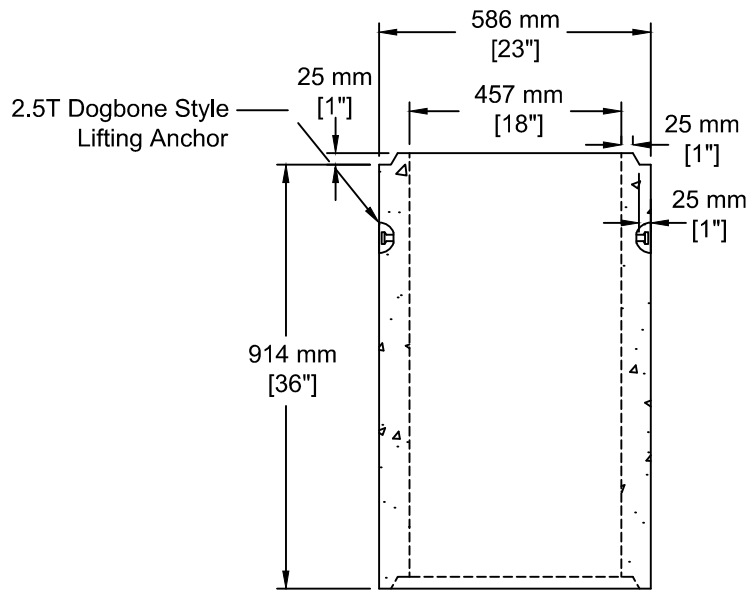

INSTALLATION INFORMATION

2 - 2.5T DOGBONE STYLE LIFTING ANCHORS

WEIGHT: 484 LBS / 219 KG

TEL: 250-495-7556
 socp@socp.ca
 www.socp.ca

Box 419, 11602 - 115 st Osoyoos, BC V0H 1V0

FAX: 250-495-3556

450 Catch Basin Riser x .91vm