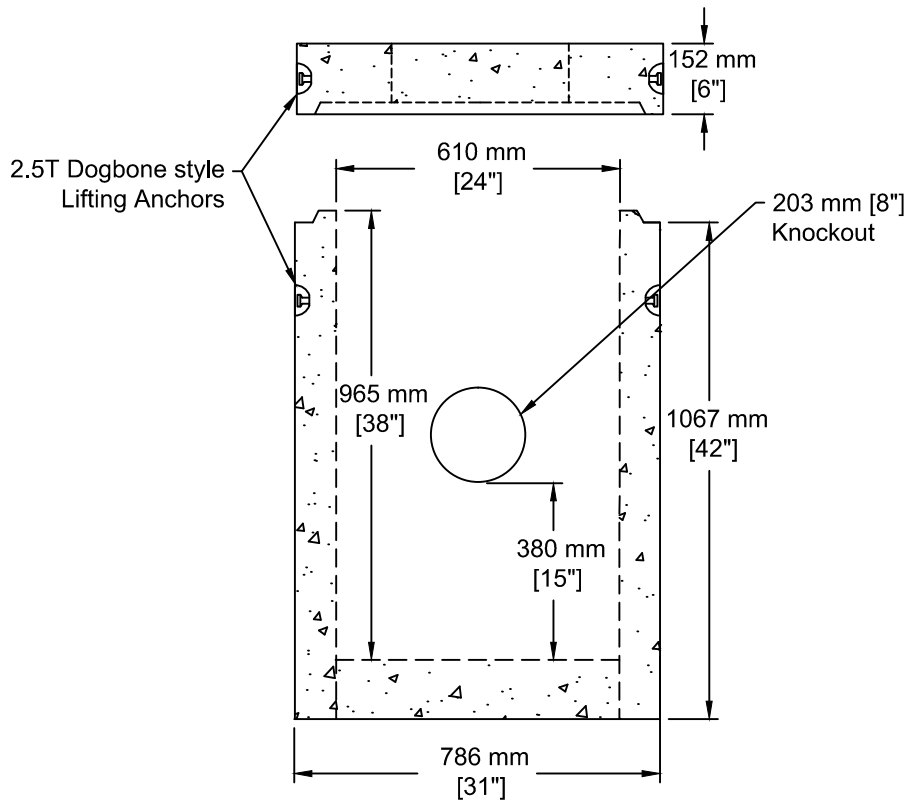

INSTALLATION INFORMATION

2 - 2.5T DOGBONE STYLE LIFTING ANCHORS
 LID OPENING TO ACCOMMODATE - B-37 F&G
 WEIGHT: 1420 LBS / 644 KG

TEL: 250-495-7556
 socp@socp.ca
 www.socp.ca

**600 ID (24") Catch Basin
 c/w Lid**

Product #

0429