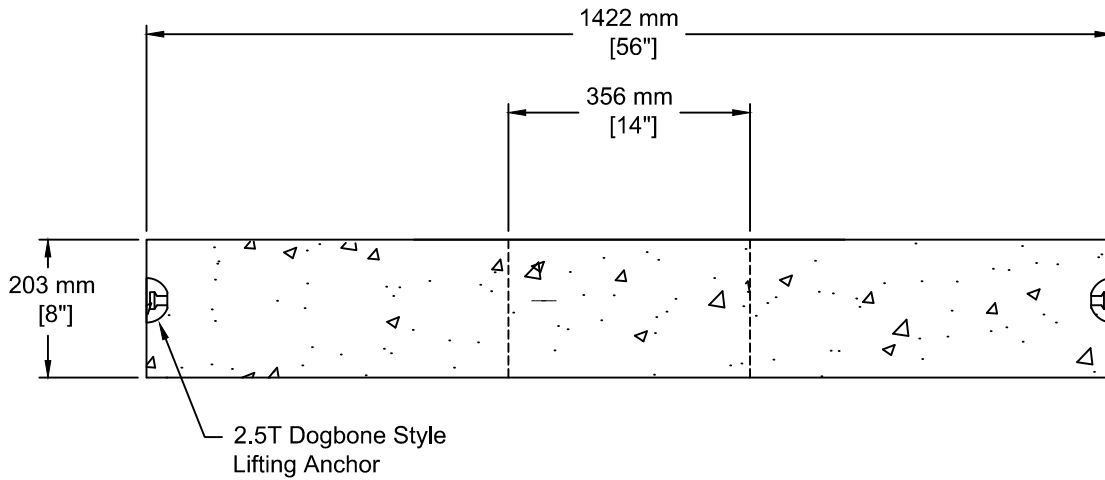

INSTALLATION INFORMATION

3 - 2.5T DOGBONE STYLE LIFTING ANCHORS
 ANCHORS WEIGHT: 1596 LBS / 724 KG

TEL: 250-495-7556
 socp@socp.ca
 www.socp.ca

1200 ID (48") CB Lid
 - B19 Op

Product #
 0228-B19