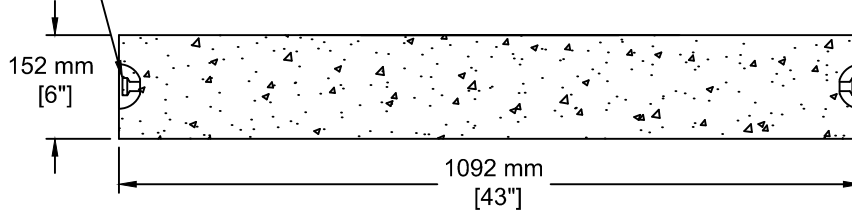

**INSTALLATION INFORMATION**  
 2 - 2.5T DOGBONE STYLE LIFTING ANCHORS  
 WEIGHT: 645 LBS / 293 KG

2.5 T Dogbone Style  
 Lifting Anchors

TEL: 250-495-7556  
 socp@socp.ca  
 www.socp.ca

Box 419, 11602 - 115 st Osoyoos, BC V0H 1V0

FAX: 250-495-3556

**900 ID (36") Solid Lid  
 - XR Extra Reinforced**

Product #

0224